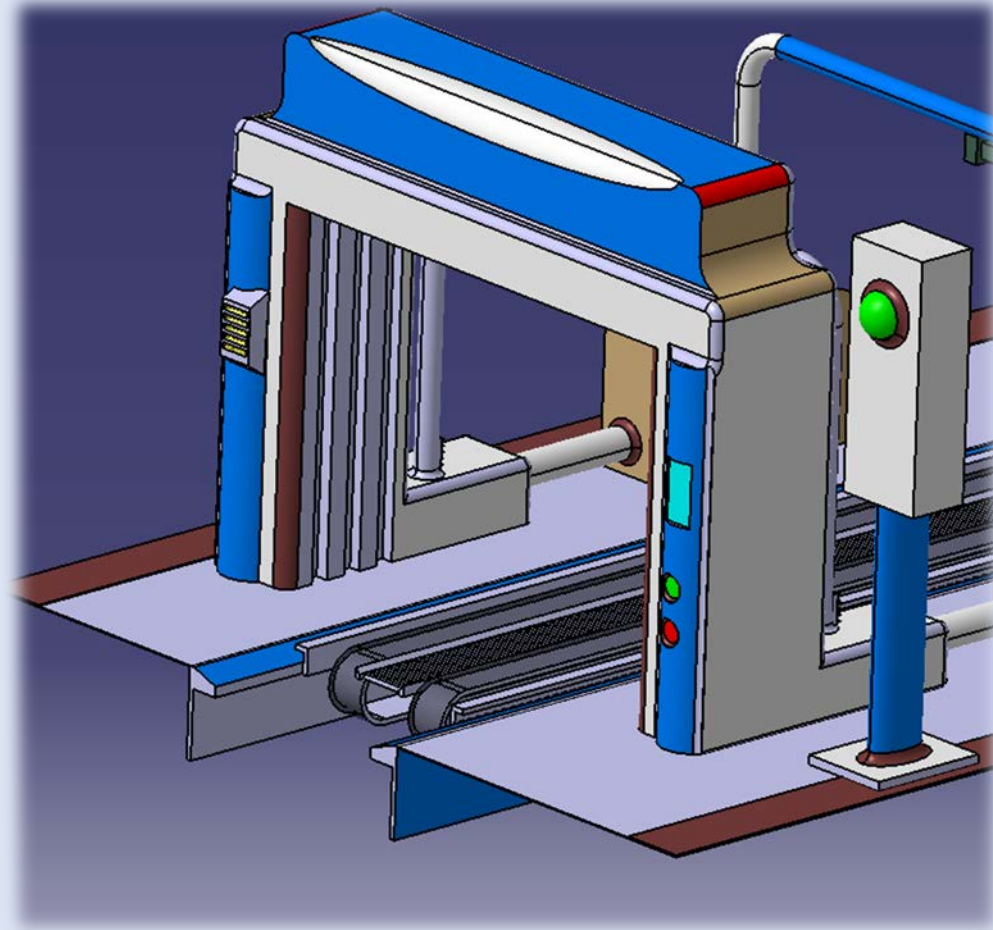

AUTOMATIC CAR WASHING MACHINE

2017036917 강영재 2017036953 김경민 2017037147 유지원

TEAM) SHAMPOO

Contents

- ⊖ AUTOMATIC CAR WASHING MACHINE?
- ⊖ PROCESS OF PRODUCTION
- ⊗ RESULT

AUTOMATIC CAR WASHING MACHINE?

- KKE WASHING

MODELING

전체 모델

PROCESS OF PRODUCTION

Main gate

PROCESS OF PRODUCTION

물과 세제 분사 과정

PROCESS OF PRODUCTION

brush

PROCESS OF PRODUCTION

Wheel 세척 brush

Brush 구동부

PROCESS OF PRODUCTION

측면 Brush

Brush 구동부

PROCESS OF PRODUCTION

Drying machine