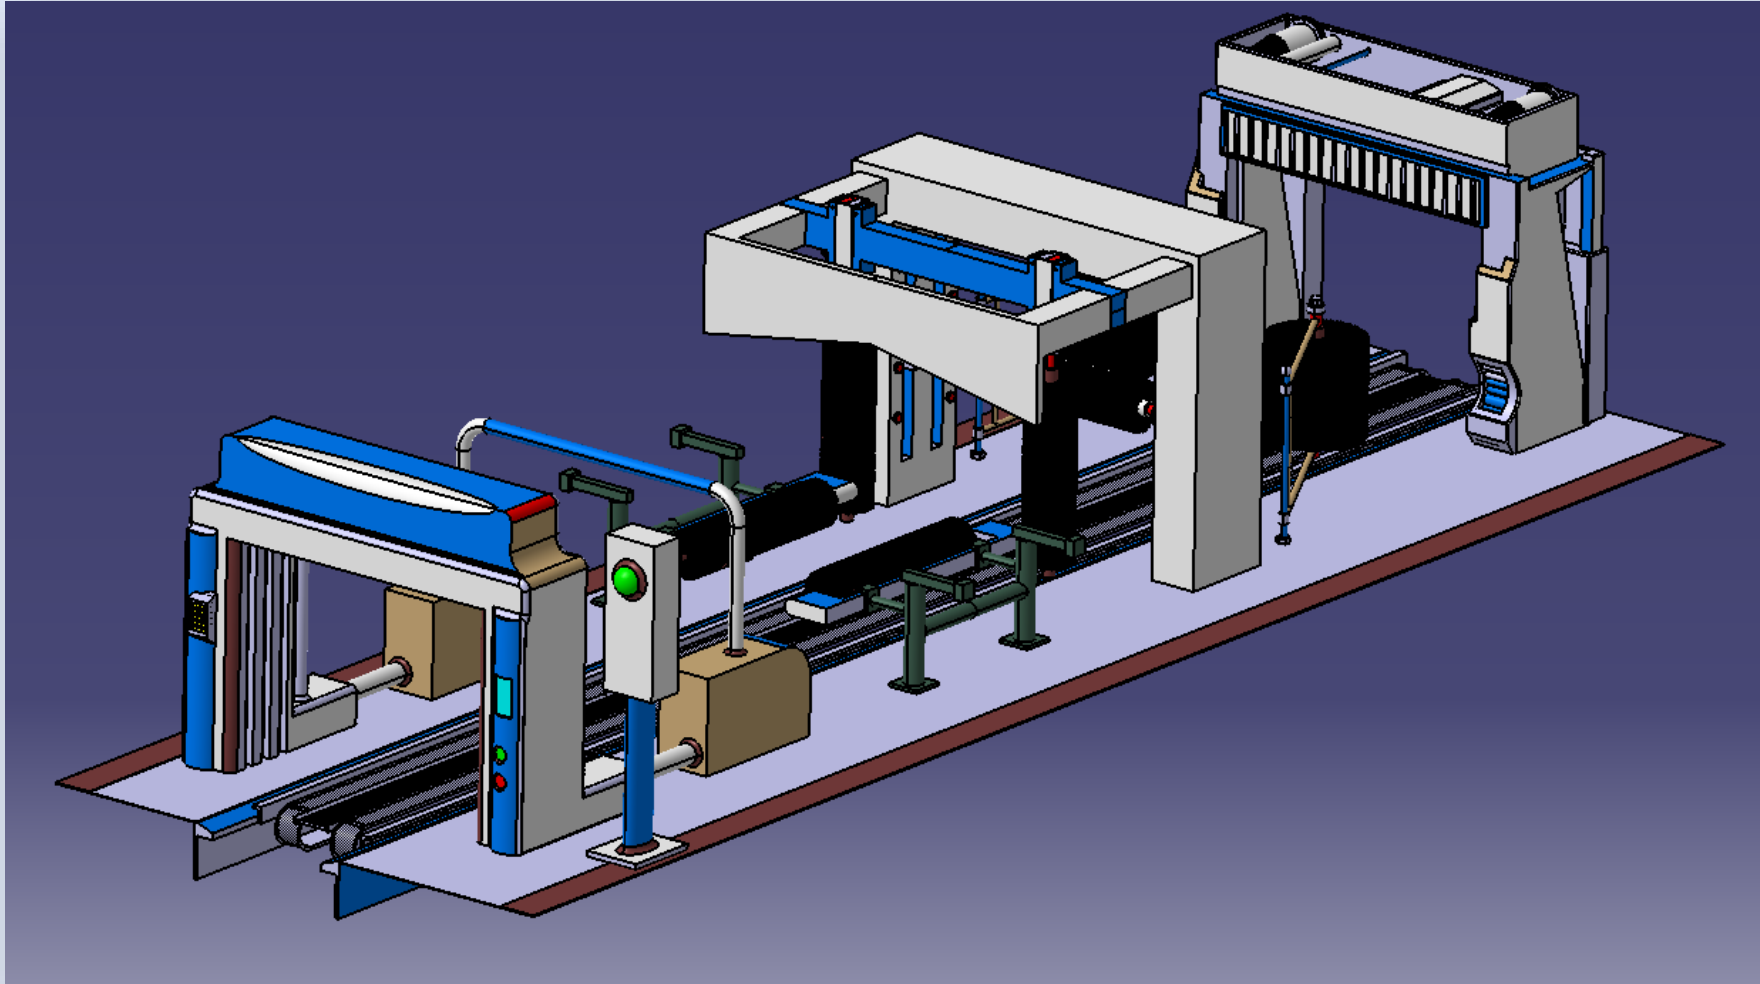

AUTOMATIC CAR WASHING MACHINE

2017036917 강영재 2017036953 김경민 2017037147 유지원

TEAM) SHAMPOO

Contents

- ⊖ AUTOMATIC CAR WASHING MACHINE?
- ⊖ PROCESS OF PRODUCTION
- ⊗ RESULT

AUTOMATIC CAR WASHING MACHINE?

- KKE WASHING

MODELING

전체 모델

PROCESS OF PRODUCTION

Main gate

PROCESS OF PRODUCTION

물과 세제 분사 과정

PROCESS OF PRODUCTION

brush

PROCESS OF PRODUCTION

Wheel 세척 brush

Brush 구동부

PROCESS OF PRODUCTION

측면 Brush

Brush 구동부

PROCESS OF PRODUCTION

Drying machine

PROCESS OF PRODUCTION

Conveyor belt

PROCESS OF PRODUCTION

RESULT_SIMULATION